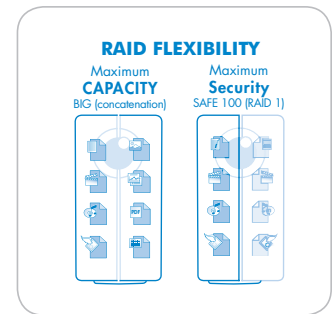

Features

- Ethernet for file sharing
- RAID 1 mode with automatic data-rebuilding
- 2 hot-swappable disks with locks
- 1-click data sharing for automatic file transfers
- 2 USB ports for storage expansion
- Heat sink metal design for natural cooling
- Configure vertically, horizontally or rackmounted

Box Content

- LaCie 2big Network
- Ethernet cable
- External power supply
- CD-ROM with User Manual and Utilities
- Quick Install Guide

Minimum System Requirements

- Ethernet switch or router
- PC or Mac equipped with a network adapter
- Intel Pentium 500MHz processor / G4 with Mac Intel 500MHz processor or greater
- Minimum 512MB RAM
- Web browser (Internet Explorer®, Safari®, Firefox®)

RACKMOUNTED