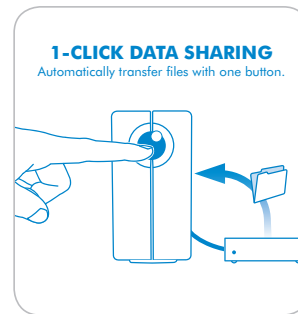

Features

- Ethernet for file sharing
- RAID 1 mode with automatic data-rebuilding
- 2 hot-swappable disks with locks
- 1-click data sharing for automatic file transfers
- 2 USB ports for storage expansion
- Heat sink metal design for natural cooling
- Configure vertically, horizontally or rackmounted

Box Content

- LaCie 2big Network
- Ethernet cable
- External power supply
- CD-ROM with User Manual and Utilities
- Quick Install Guide

Minimum System Requirements

- Ethernet switch or router
- PC or Mac equipped with a network adapter
- Intel Pentium 500MHz processor / G4 with Mac Intel 500MHz processor or greater
- Minimum 512MB RAM
- Web browser (Internet Explorer®, Safari®, Firefox®)

RACKMOUNTED